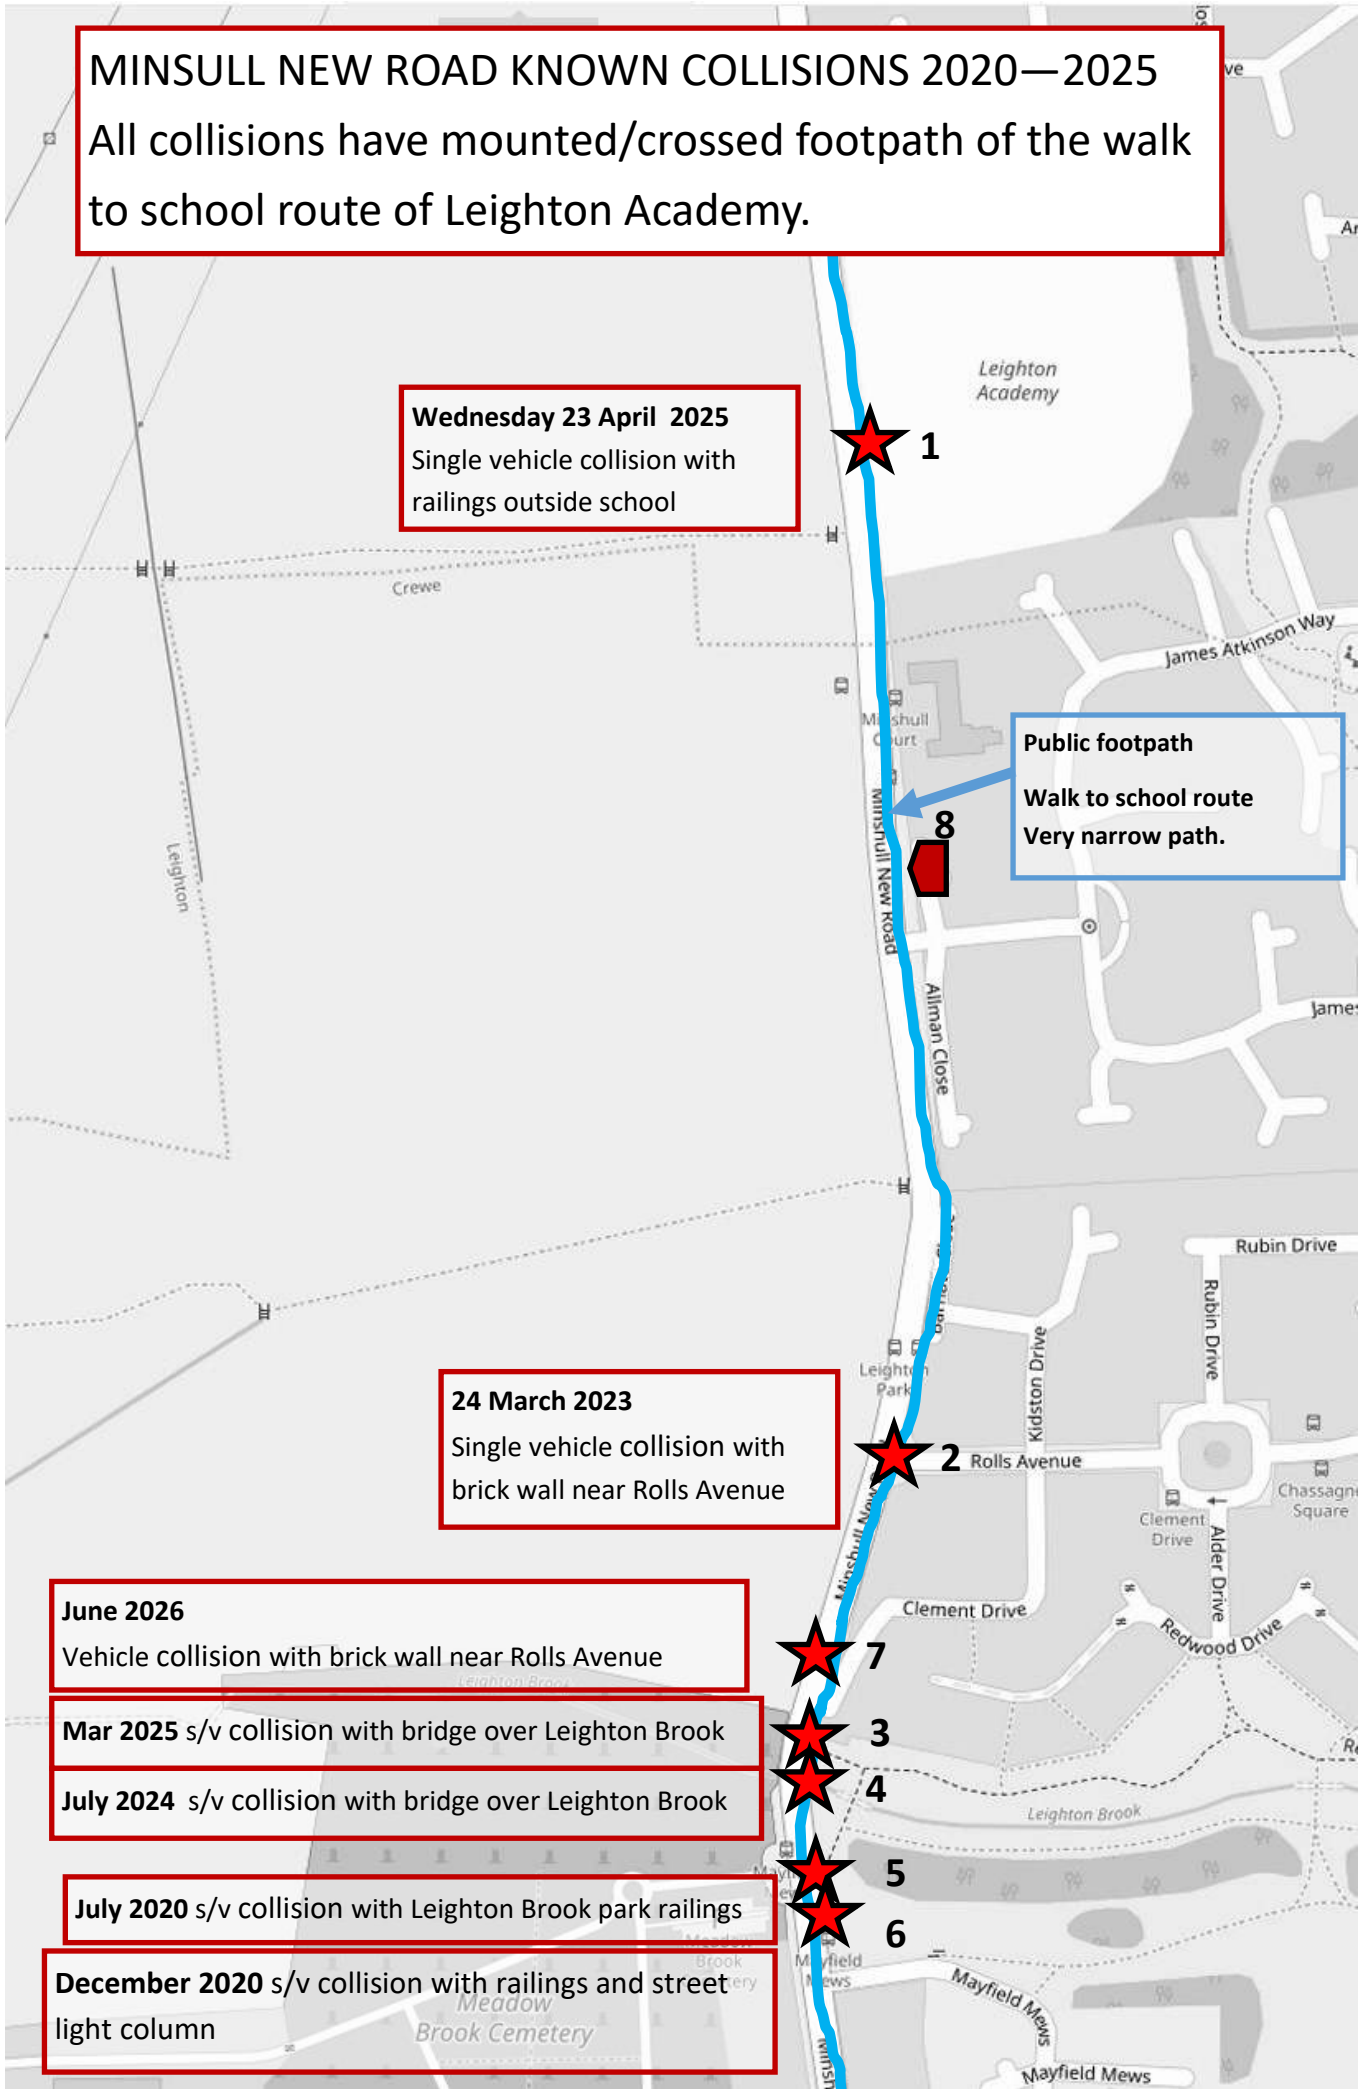

MINSULL NEW ROAD KNOWN COLLISIONS 2020—2025

All collisions have mounted/crossed footpath of the walk to school route of Leighton Academy.

Wednesday 23 April 2025

Single vehicle collision with railings outside school

Public footpath

Walk to school route
Very narrow path.

24 March 2023

Single vehicle collision with brick wall near Rolls Avenue

June 2026

Vehicle collision with brick wall near Rolls Avenue

Mar 2025 s/v collision with bridge over Leighton Brook

July 2024 s/v collision with bridge over Leighton Brook

July 2020 s/v collision with Leighton Brook park railings

December 2020 s/v collision with railings and street light column

1. Wednesday 23 April 2025

Single vehicle collision with pedestrian railings outside Leighton Academy school

Repaired barrier directly outside school gates

**2. 24 March 2023—Minshull New Road near Rolls Avenue Junction
Single vehicle collision with brick wall outside properties on junction.**